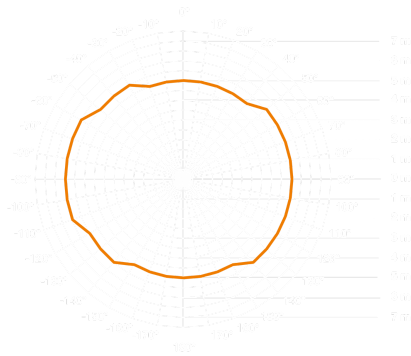

Presence Control PRO HF

360

installation height 2.8 m

(orange = radial)

Technical specifications HF 360 COM2

European Article Number (EAN) 4007841002848

Model Presence detector

Dimensions (h x w x d), concealed mounting 120 x 120 x 56 mm

Dimensions (w x h x d) surface mounting 120 x 120 x 51

Voltage 230 V, 50/60 Hz

Sensor type High Frequency

Application inside buildings

Installation Ceiling

Recommended installation height 2.5-3.5 m

Detection angle 360° with 140° angle of aperture, also through glass, wood and stud walls

---

Reach 12 m max. all round, infinitely variable

Sensor system 5.8 GHz high-frequency (transmitter output < 1mW)

User-friendly setting capability Teach-in (with optional remote control RC8)